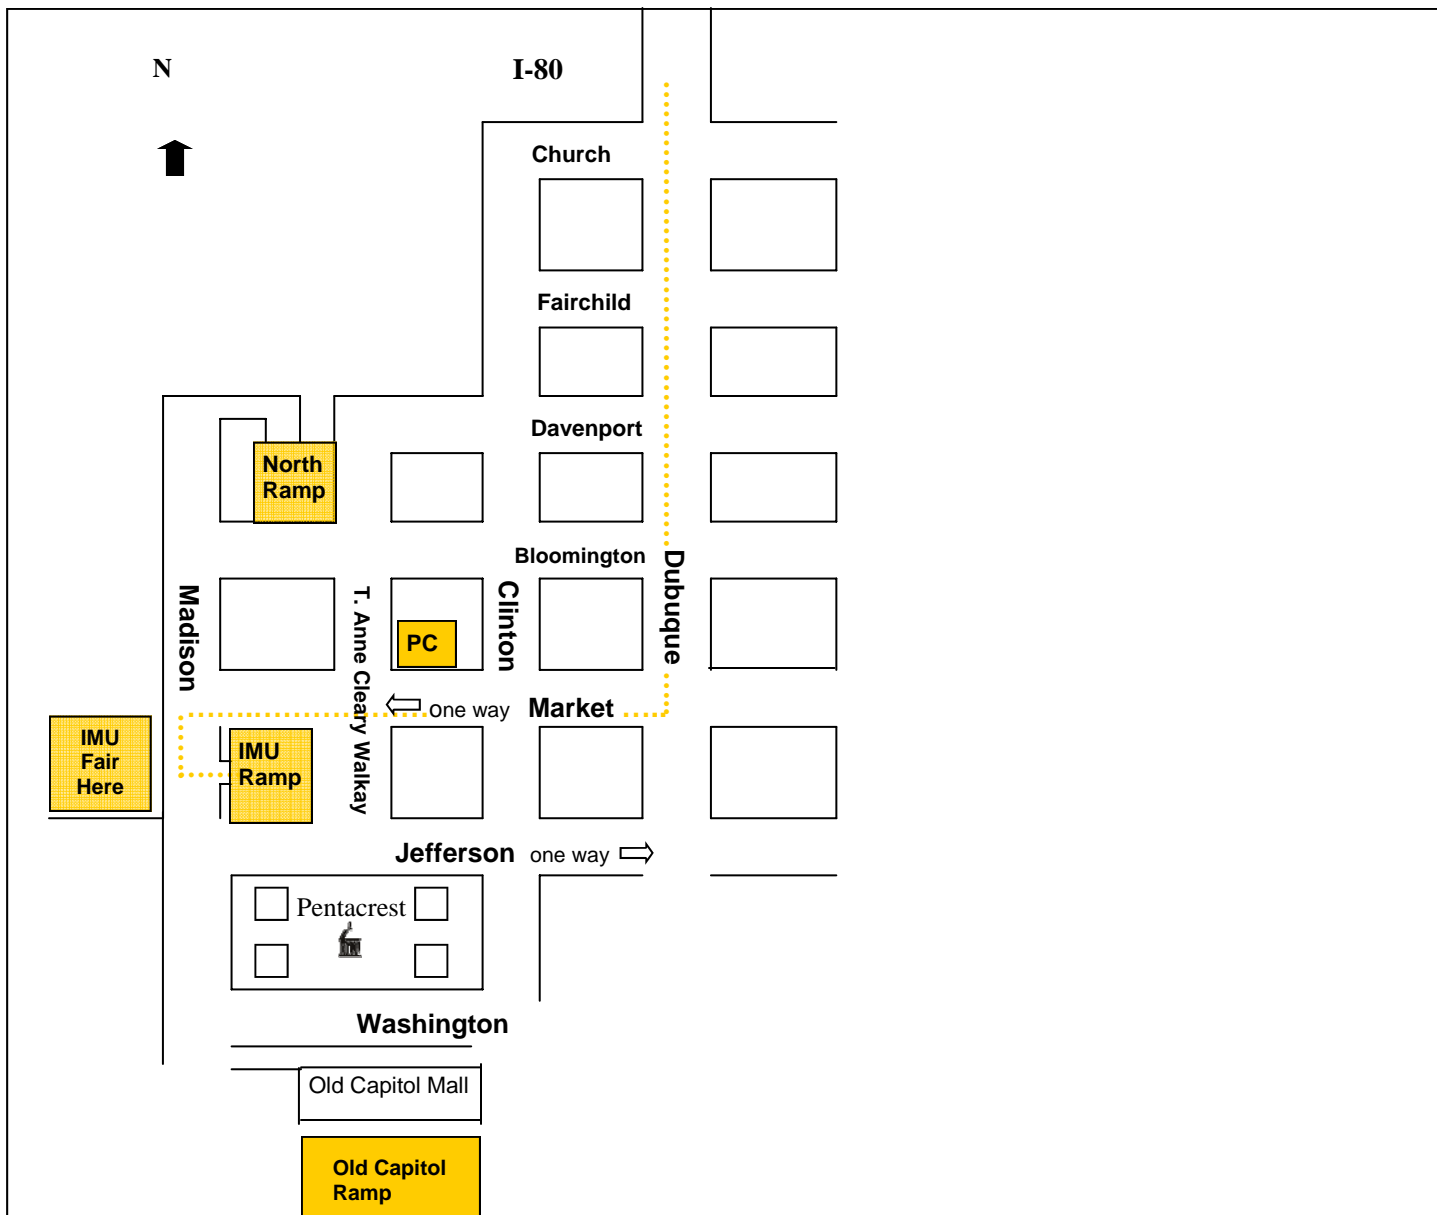

## Directions to the Iowa Memorial Union from Interstate 80:

Exit South on Dubuque Street (Exit 244). Follow Dubuque Street south to Market Street. Turn right on Market Street. Follow Market Street to Madison Street. Turn left on Madison Street.

## Parking Options:

- 1. IMU or North Ramp:** From Dubuque Street, turn right onto Market Street (a one-way street)—go past Clinton Street. Market will dead-end into Madison at the bottom of the hill. Turn left onto Madison; go about half a block and turn left into the IMU Parking Ramp. For the North Ramp, turn right onto Madison, go one block and then turn right to proceed to the North Ramp. *You will receive a parking voucher when you check in at the fair.*
- 2. Old Capitol Mall Ramp:** From Dubuque Street, turn right onto Market Street (a one-way street) - go one block, turn left onto Clinton Street. Go four blocks. The Old Capitol Ramp will be on your right, about half way between Washington and Burlington Streets. *We will stamp your parking stub when you check in at the fair.*