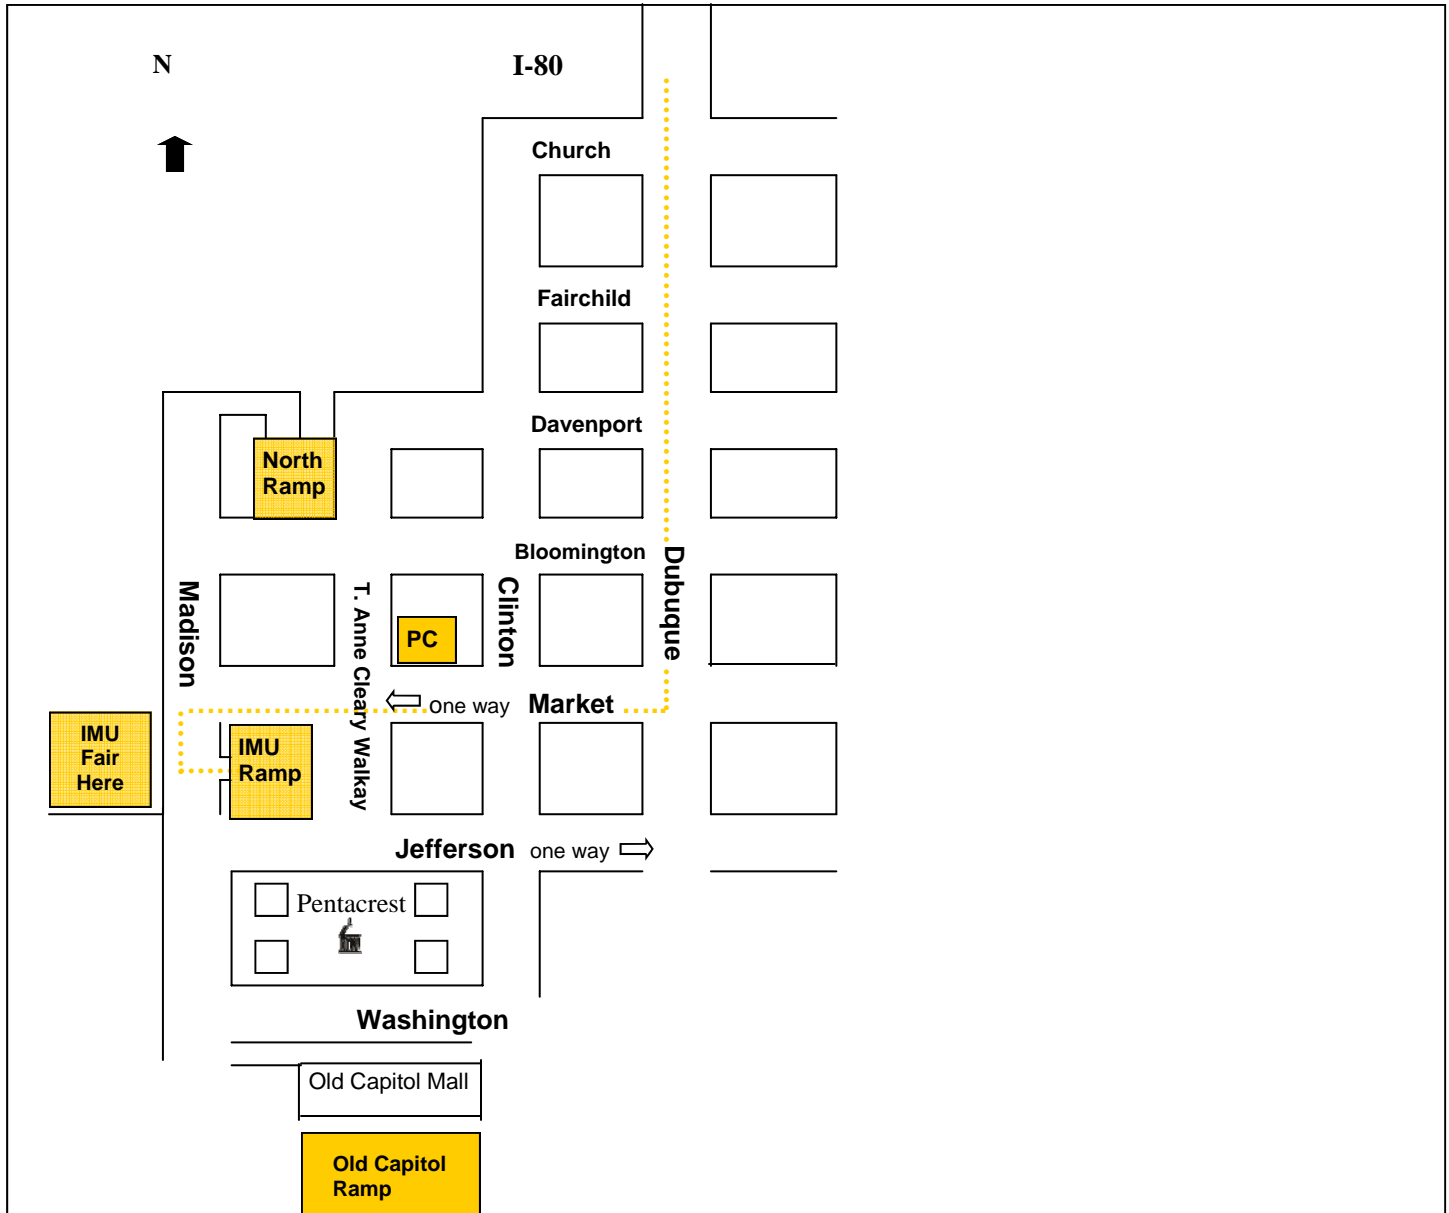

Spring Job & Internship Fair
 The University of Iowa
 Wednesday, February 25, 2009
 11 a.m. - 4 p.m.
 Main Lounge, Iowa Memorial Union

Directions to the Iowa Memorial Union from Interstate 80:

Exit South on Dubuque Street (Exit 244). Follow Dubuque Street south to Market Street. Turn right on Market Street. Follow Market Street to Madison Street. Turn left on Madison Street.

Parking Options:

1. **IMU or North Ramp:** From Dubuque Street, turn right onto Market Street (a one-way street)—go past Clinton Street. Market will dead-end into Madison at the bottom of the hill. Turn left onto Madison; go about half a block and turn left into the IMU Parking Ramp. For the North Ramp, turn right onto Madison, go one block and then turn right to proceed to the North Ramp. *You will receive a parking voucher when you check in at the fair.*
2. **Old Capitol Mall Ramp:** From Dubuque Street, turn right onto Market Street (a one-way street) - go one block, turn left onto Clinton Street. Go four blocks. The Old Capitol Ramp will be on your right, about half way between Washington and Burlington Streets. *We will stamp your parking stub when you check in at the fair.*